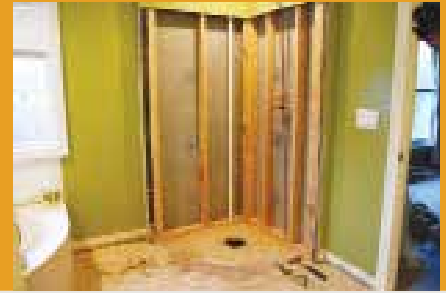

# ClearPath<sup>®</sup>

*Curbless Shower Pan System*

From today's modern design appeal, to ADA or special needs requirements, ClearPath<sup>®</sup> offers people of all ages the freedom to safely enter the shower without the need to climb over a threshold or curb.

*A clear path to an easier, more independent lifestyle.*

*The Strength Behind the Beauty*

*ClearPath<sup>®</sup> is available in six shower kits which include drain pan plate with integrated drain assembly, TI-ProBoard<sup>®</sup>, L-angle, fasteners, and sheet waterproof membrane. When used in conjunction with Util-A-Crete<sup>®</sup> or ProTec<sup>®</sup> Cement Backer Board or ProPanel<sup>®</sup> Lightweight Waterproof Backerboard, Fin Pan offers a Lifetime Limited Warranty.*