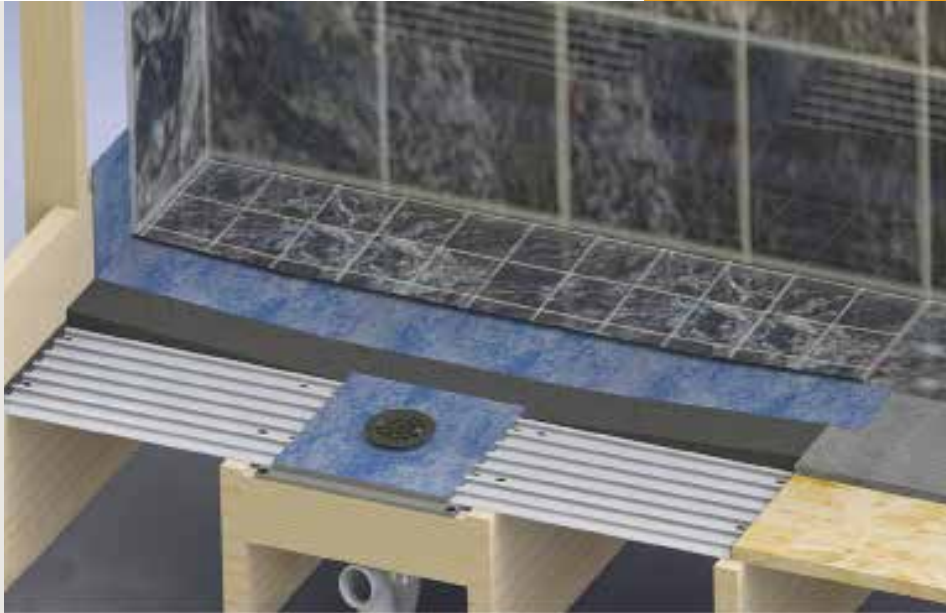

*A clear path to an easier, more independent lifestyle.*

*The Strength Behind the Beauty*

*ClearPath<sup>®</sup> is available in six shower kits which include drain pan plate with integrated drain assembly, TI-ProBoard<sup>®</sup>, L-angle, fasteners, and sheet waterproof membrane. When used in conjunction with Util-A-Crete<sup>®</sup> or ProTec<sup>®</sup> Cement Backer Board or ProPanel<sup>®</sup> Lightweight Waterproof Backerboard, Fin Pan offers a Lifetime Limited Warranty.*

*Determine shower area, remove existing subfloor.*

*Install 2 x 4 blocking with top 1/4" below subfloor level. Connect drain stub to drain plate and secure.*

*Install TI-ProBoard<sup>®</sup> perpendicular to joists.*

*Float sloped ultra thin mud bed.*

*Allow to cure.*

*Install sheet membrane.*

The foundation of the ClearPath<sup>®</sup> Curbless Shower Pan System starts with TI-ProBoard<sup>®</sup> and the ClearPath<sup>®</sup> Drain Plate. TI-ProBoard<sup>®</sup> is a composite structural underlayment that offers the ability to install ClearPath directly on top of the floor joists. No more costly and structural concerns in modifying floor joists in order to achieve level entry designs.

TI-ProBoard<sup>®</sup> offers a Commercial Floor Rating and can be cut to size and installed with standard tools. The ClearPath<sup>®</sup> Drain Plate comes with integrated drain assembly and offers flexibility in positioning of plumbing. The drain plate is also pre-pitched and serves as a template for proper sloping of the thin-bed that gets applied on top of the TI-ProBoard<sup>®</sup> base.