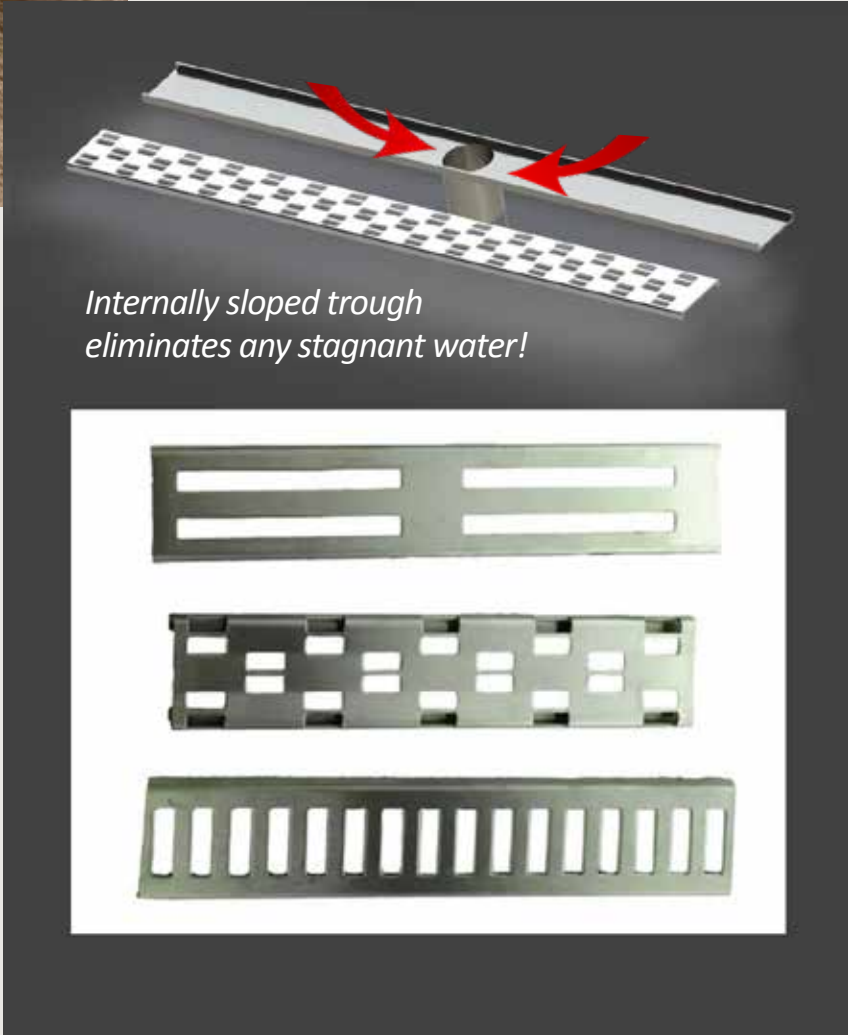

PART OF THE PATENTED CLEARPATH® CURBLESS SHOWER SYSTEM

ClearLine™

LINEAR DRAINS

The Strength Behind the Beauty

ClearLine™

LINEAR DRAINS

- No recess in the subfloor required.
- Installs over the drain plate with thinset and is flush with tile.

Internally sloped trough eliminates any stagnant water!

ClearPath Kit
ClearLine sold separately

FP#	Description
CL-G-60-LS	Long Slot ClearLine Grate - 60
CL-G-60-VS	Vertical Slot ClearLine Grate - 60
CL-G-60-SMRECTS	Small Rectangles ClearLine Grate - 60