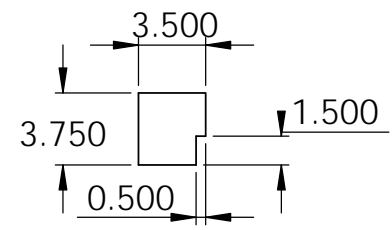

-  EBBE Drain Grate
-  EBBE Hair Trap
-  EBBE Drain Riser

FinPan ProPan
Master Dimension Sheet

PF008

Standard Pan includes your choice of EBBE Pro Series Drain Grate and drain type. Also includes EBBE Drain Riser and EBBE Hair Trap

FinPan Model #	D	W	B	R	H
PRO500ABS	36	60	18	30	2
PRO500PVC	36	60	18	30	2
PRO501ABS	36	48	18	24	2
PRO501PVC	36	48	18	24	2
PRO502ABS	48	60	24	30	2
PRO502PVC	48	60	24	30	2
PRO503ABS	48	48	24	24	2
PRO503PVC	48	48	24	24	2
PRO504ABS	38	66	19	13	2.375
PRO504PVC	38	66	19	13	2.375